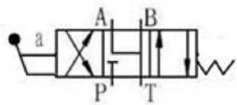

Solenoid valves

Manual valves NG6

Manual valve NG6 spool N°6

Page: 1/1

Part n°	Size	Max. flow (l/min)	Max. Press. (bar)
KVNG6M-6 H	NG-6	60	315