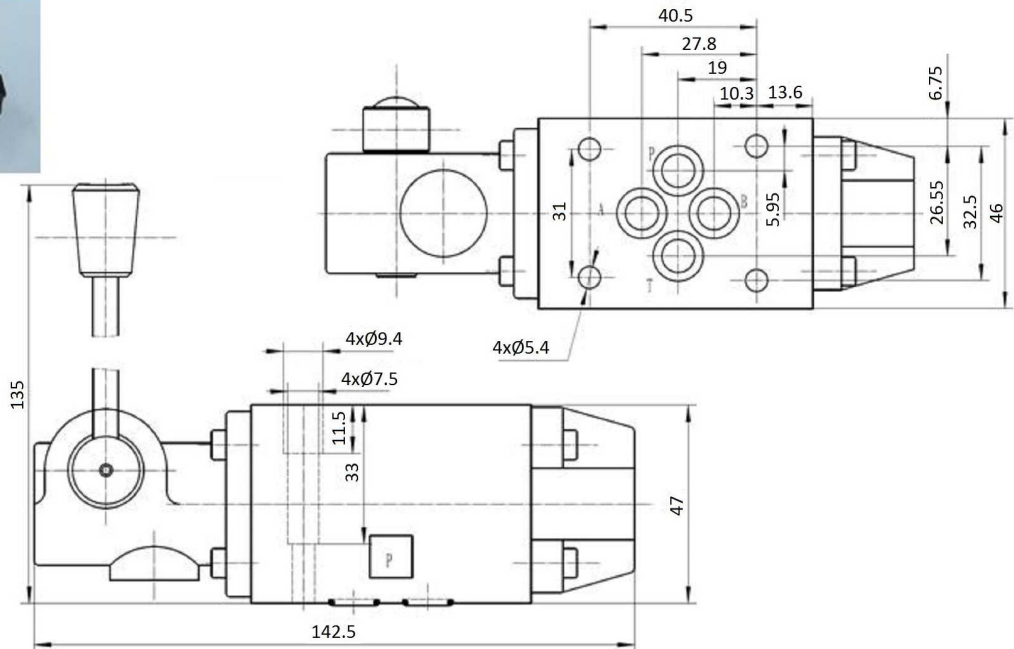

Solenoid valves

Manual valves NG6

Manual valve NG6 spool N°6

Page: 1/1

Part n°	Size	Max. flow (l/min)	Max. Press. (bar)
KVNG6M-6 H	NG-6	60	315